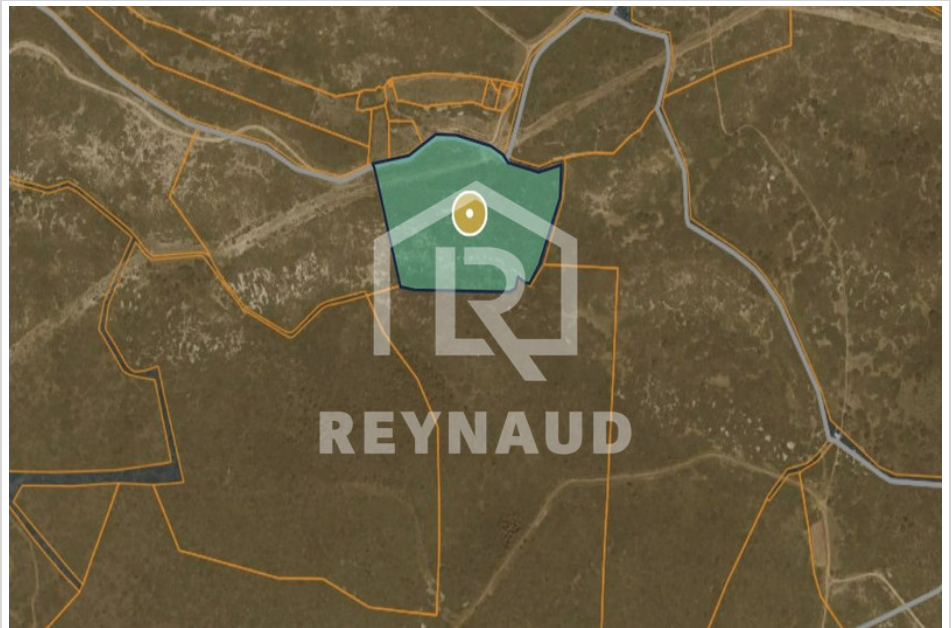

**REYNAUD**  
IMMOBILIER  
Depuis 1994

☎ 04 67 96 08 92  
✉ reynaud.immo@wanadoo.fr

10 000 €

Buying land

Surface : 41490 m<sup>2</sup>

Energy class (dpe) : Unavailable

Emission of greenhouse gases (ges) :

Unavailable

Land 2018.284 Vendémian

VENDEMIAN: LAND (natural area) of more than 4 hectares. Price: €10,000 fees charged to the seller. View all of our properties on our website. Reynaud Immo, 7 bd Gambetta 34800 CLERMONT L'HERAULT.